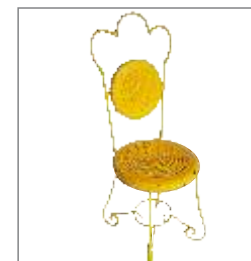

# FURNITURE

Purple Wingback  
H:100cm  
Price: R550.00  
Quantity:3  
Code:FRN001

Brown Wingback Chair  
H:1,05m  
Price: R400.00  
Quantity:2  
Code:FRN024

White Chair  
H:80cm  
Price: R35.00  
Quantity:40  
Code:FRN018

White Plain Wingback  
H:120cm  
Price: R450.00  
Quantity:2  
Code:FRN002

Black Tub Chair  
H:85cm  
Price: R250.00  
Quantity:4  
Code:FRN017

Yellow Café Chair  
H:1,03m /W:40cm  
Price: R65.00  
Quantity:2  
Code:FRN030