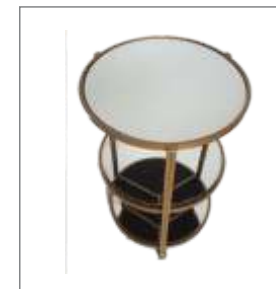

Gold Mirror Side Table
66cm40cm
R180,00
Qty: 1
Code: FRN049