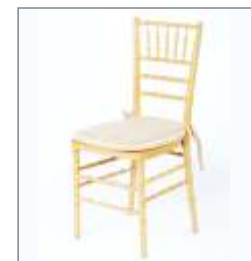

Tiffany Chair Wood
Price: R35.00
Quantity:195
Code:CHR010