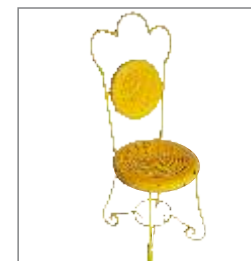

Yellow Café Chair
H:1,03m /W:40cm
Price: R65.00
Quantity:2
Code:FRN030